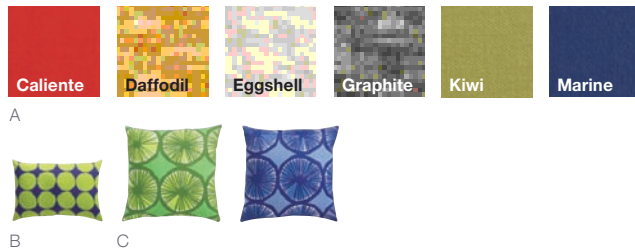

\*Assembly Required

Alfresco also available in Grey

**Cushions and Pillows**

- A **Cushion Colors** (Dining Chair, Dining Bench, Folding Chair and Barstool cushion also available in Pienet Kivet pattern; see B)
- B **Rectangular Pillow AS162**  
Pienet Kivet 20"x13" **\$24.95** (Reg. \$29.95)
- C **Square Pillow AS162**  
Appelsiini Green or Blue 20"sq. **\$29.95** (Reg. \$34.95)