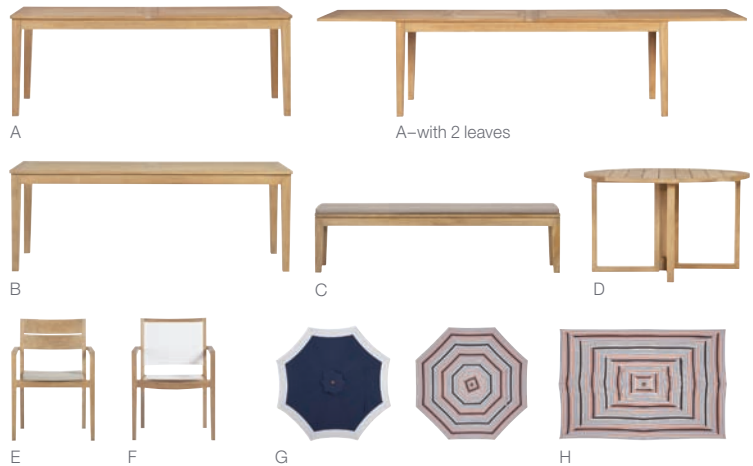

Reef TFT-supported solid teak.

Lounge AS250

1. A **Sofa** 74½"wx34½"dx25¾" **$1049.** (Reg. $1199)
   Cushions Seat, 67½"wx28"dx6"h; back, 67½"wx6"dx14½" **$350.** (Reg. $500.)
2. B **Lounge Chair** 37"wx34½"dx25¾" **$599.** (Reg. $699.)
   Cushions Seat, 30"wx28"dx6"h; back, 30"wx6"dx14½" **$200.** (Reg. $300.)
3. C **Coffee Table** 48"wx23½"dx16½" **$499.** (Reg. $599.)
4. D **Side Table** 23½"wx20"dx23½" **$299.** (Reg. $349.)

Regatta TFT-supported solid teak; dining chair and chaise also available with Baytline® mesh. See pages 74–79.

Dining AS222

1. A **Ext. Dining Table** 84"wx36¾"dx30½" **$1999.** (Reg. $2299)
   Table w/2 Leaves 131½"wx36¾"dx30½" h
2. B **Rect. Dining Table** 84"wx36¾"dx30½" **$1299.** (Reg. $1499.)
3. C **Dining Bench** 72"wx16"dx17½" **$549.** (Reg. $599.)
   Cushion 72"wx16"dx1½" **$90.** (Reg. $100.)
4. D **Drop-Leaf Table** 49½"dia.x29½" **$999.** (Reg. $1099.)
5. E **Dining Chair** 24"wx24¼"dx33¾" **$349.** (Reg. $399.)
   Cushion 17¼"wx18"dx1½" **$30.** (Reg. $40.)
6. F **White Mesh Dining Chair** 24"wx24¼"dx33¾" **$299.** (Reg. $349.)
7. G **9' Round Umbrella Cover**
   Indigo Banded **$230.** (Reg. $269.)
   Regatta Stripe **$199.** (Reg. $239.)
8. H **Rectangular Umbrella Cover**
   Regatta Stripe 10'x6' **$249.** (Reg. $299.)

Lounge AS223